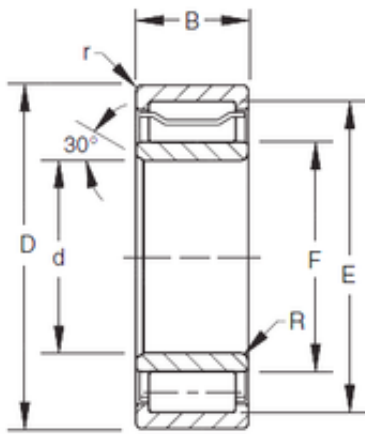

## Chamfer $r_{1smin}^4$ TIMKEN A-5228-WS Cylindrical Roller Radial Bearing

Bearing No. A-5228-WS

Bore Diameter	140 mm
Outer Diameter	232 mm
d	140 mm
F	165 mm
D	250 mm
E	232 mm
B	82,55 mm
C	82,55 mm
R	4,8 mm
r	2,5 mm

A-5228-WS Bearing 2D drawings and 3D CAD models