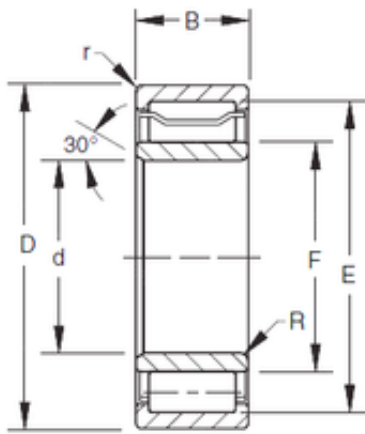

LITE Bearing Supplier

Chamfer r_{1smin}^4 TIMKEN A-5220-WS Cylindrical Roller Radial Bearing

Bearing No. A-5220-WS

Bore Diameter	100 mm
Outer Diameter	167 mm
d	100 mm
F	118 mm
D	180 mm
E	167 mm
B	60,325 mm
C	60,325 mm
R	4 mm
r	2 mm

A-5220-WS Bearing 2D drawings and 3D CAD models